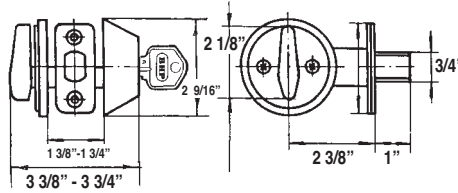

BETTER HOME PRODUCTS

U.L. LISTED SINGLE-CYLINDER DEADBOLT (3-Hour Fire Rating) 10,000 SERIES DEADBOLT - POLISHED BRASS FINISH

BHP Item #UL10603PB - Single-Cyl. Deadbolt

Constructed from zinc dichromate-plated steel inner components, solid brass cylinder plug and lacquer-coated brass outer components. U.L. approved 3-hour fire rating (U.L. #9ZA7).

Additional Hardware Included:

- * 1 pc. 2 1/4" x 1" radius-corner strike plate
- * 1 pc. all-metal adjustable deadbolt latch with 2 3/8" - 2 3/4" backset, 1/4" radius-corner latch face and 1" solid brass latch throw
- * 4 pcs. #8 x 3/4" wood screws and 2 pcs. 2 1/4" machine screws
- * 2 pcs. homeowner keys